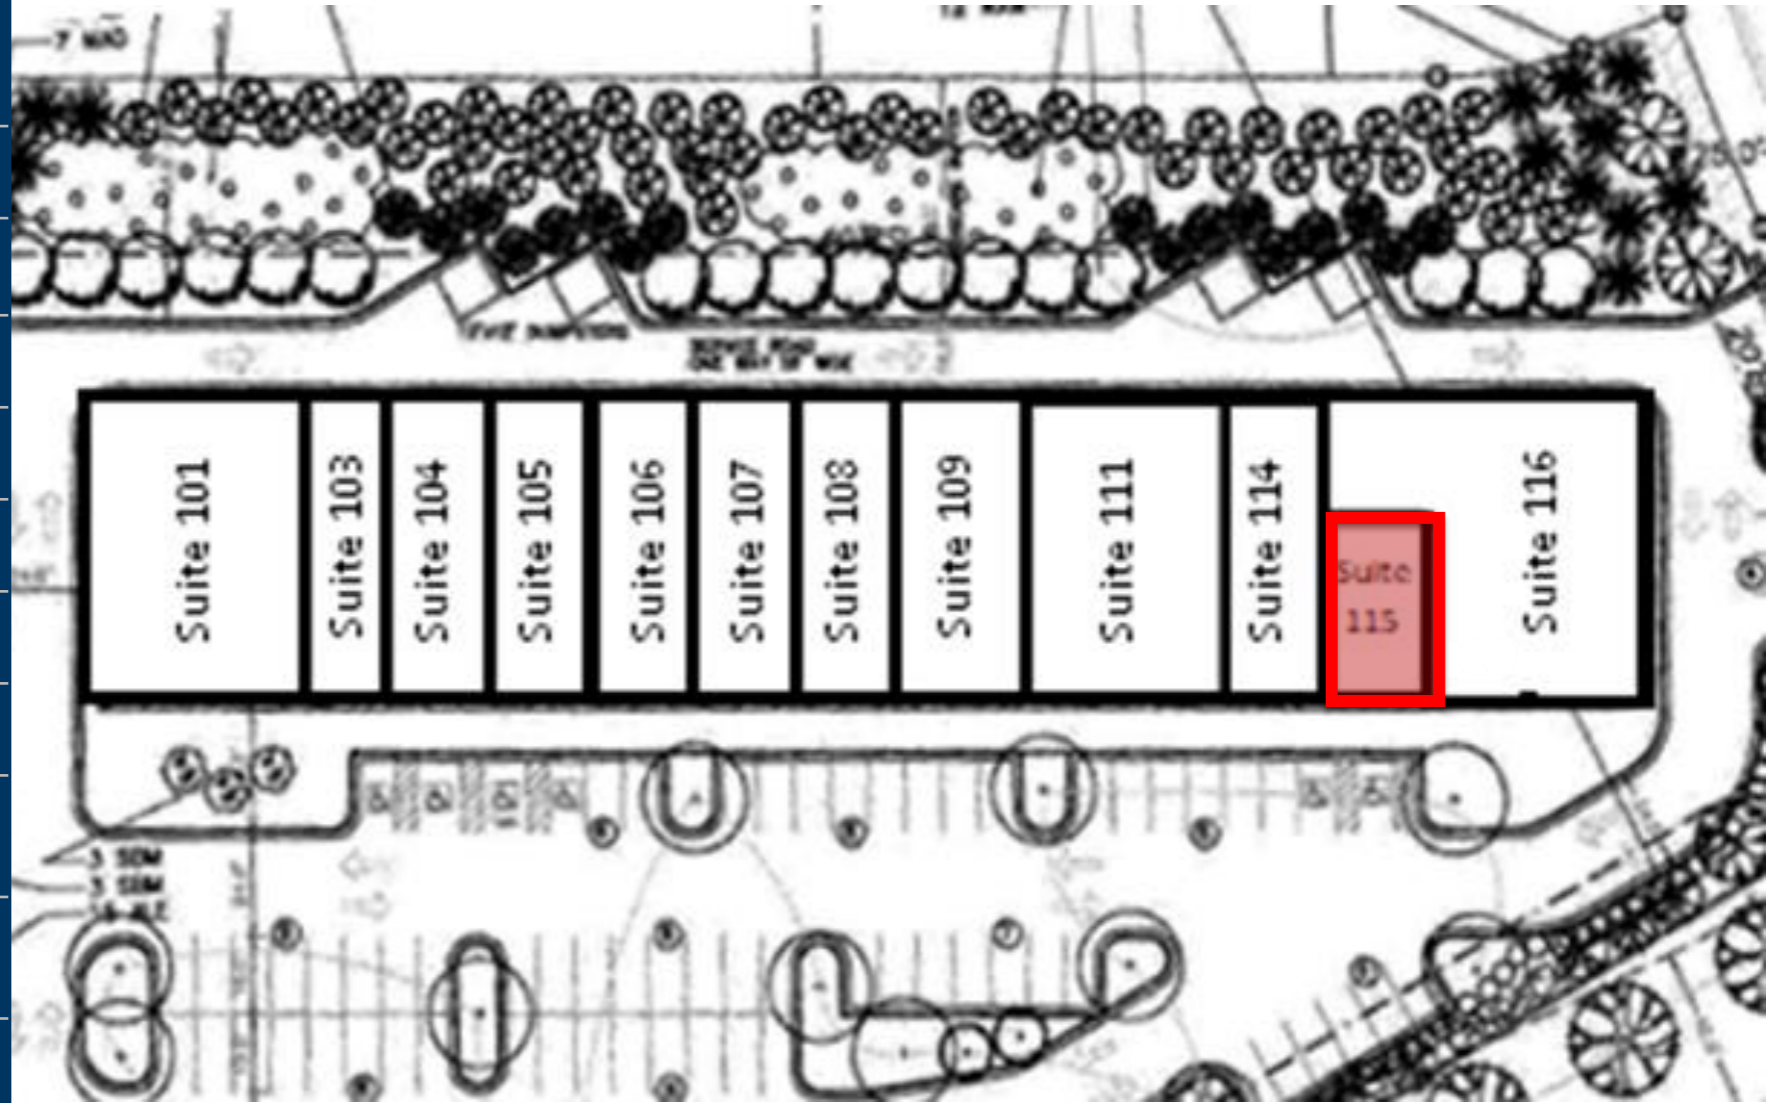

Shoppes of Woodstock

8265 Highway 92
Woodstock, GA 30189

FOR
LEASE

Leasing Contacts

Allie Hodge Motz
678-501-5342
allie@riverwoodproperties.com

Property Highlights

- The Shoppes of Woodstock is located approximately 1 mile west of I-75 on Highway 92 in Cherokee County, located in the City of Woodstock.
- The center, consisting of 24,084 square feet of retail and restaurant space, is located between Concord Lane and Downsby Lane.
- The location offers excellent visibility and access from Highway 92.
- Zoned GC | General Commercial
- Retail Space Available | 783 SF

riverwoodproperties.com

Site Access: Property is accessible via two traffic lights on Hwy 92. One at Concord Ln. and the other at Downsby Ln.

Shoppes of Woodstock

TENANTS

| | | |
|---------|----------------------------|--------|
| 101-102 | Metro Brokers | 3,230 |
| 103 | Allstate Insurance | 1,019 |
| 104 | Red Wing Shoes | 1,443 |
| 105 | Venice Nails | 1,385 |
| 106 | Taste of Italy | 1,414 |
| 107 | PURE Factory Naturals | 1,385 |
| 108 | Scenthound | 1,443 |
| 109 | Mi Casa Mexican Restaurant | 2,886 |
| 111-113 | Creation Pet Reef Store | 4,242 |
| 114 | Royal Head & Facial Spa | 1,392 |
| 115 | Retail Space Available | 793 |
| 116-117 | Sage Dental | 3,485 |
| | GLA: | 24,117 |
| | Availability: | 793 |