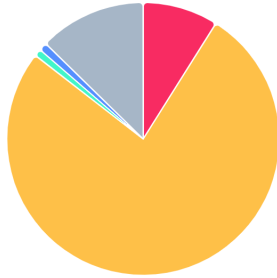

Race & Ethnicity

1 Mile Radius - Current Year

Current Year 5 Year Forecast

- White (856)
- Black (7,334)
- Am. Indian (82)
- Asian (93)
- Other (1,214)

- Hispanic (12.341%)
- Non-hispanic (87.659%)

Household Income