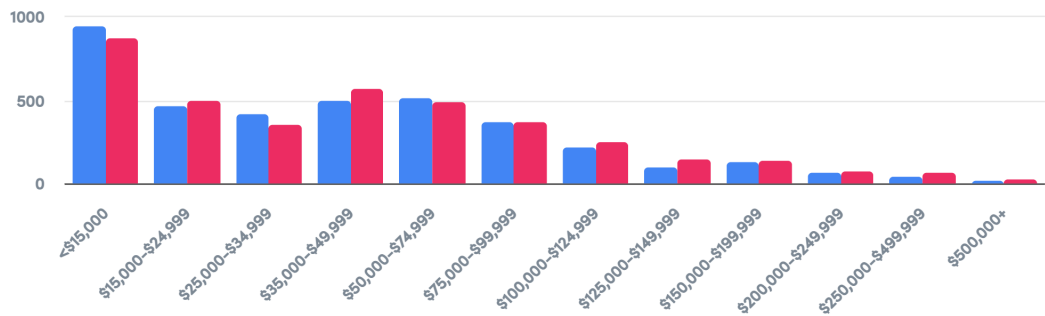

Race & Ethnicity

1 Mile Radius - Current Year

Current Year 5 Year Forecast

- White (856)
- Black (7,334)
- Am. Indian (82)
- Asian (93)
- Other (1,214)

- Hispanic (12.341%)
- Non-hispanic (87.659%)

Household Income

1 Mile Radius

Current Year 5 Year Forecast National Average

\$41.3k
Median Household Income

\$59.1k
Average Household Income

Demographics

2685 Metropolitan Pkwy SW · 2685 Metropolitan Pkwy SW, Atlanta, GA 30315, USA