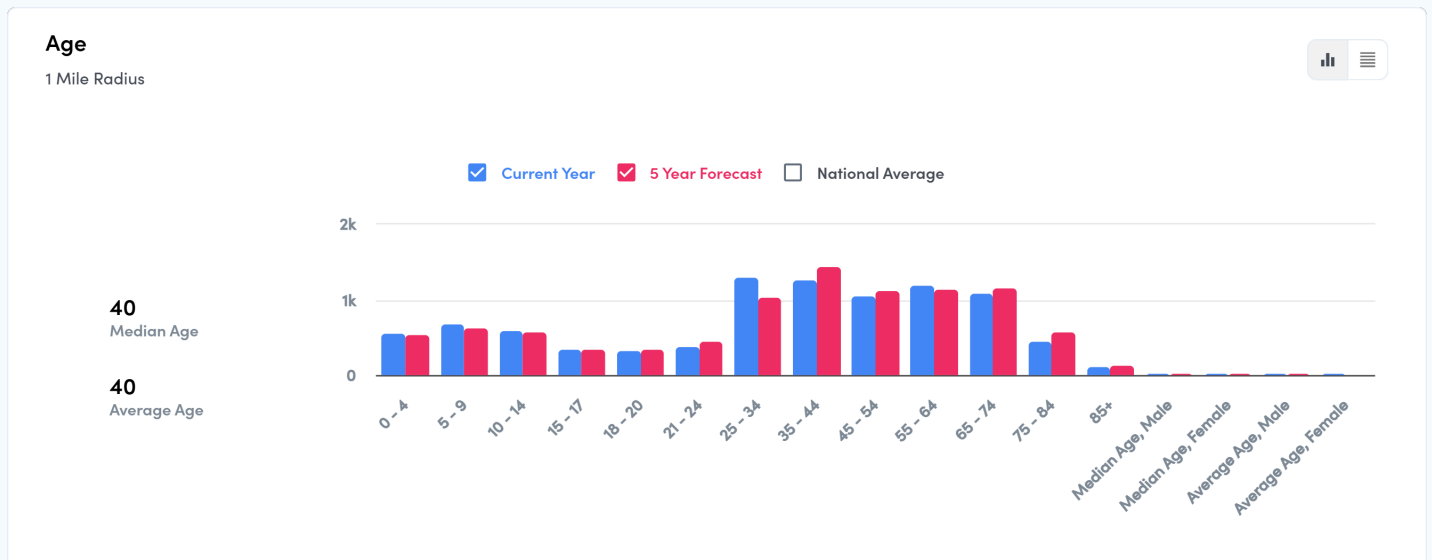

Demographics

2685 Metropolitan Pkwy SW · 2685 Metropolitan Pkwy SW,
Atlanta, GA 30315, USA

Demographics

2685 Metropolitan Pkwy SW · 2685 Metropolitan Pkwy SW, Atlanta, GA 30315, USA

Demographics

2685 Metropolitan Pkwy SW · 2685 Metropolitan Pkwy SW, Atlanta, GA 30315, USA

Race & Ethnicity

1 Mile Radius - Current Year

Current Year 5 Year Forecast

- White (856)
- Black (7,334)
- Am. Indian (82)
- Asian (93)
- Other (1,214)

- Hispanic (12.341%)
- Non-hispanic (87.659%)

Household Income