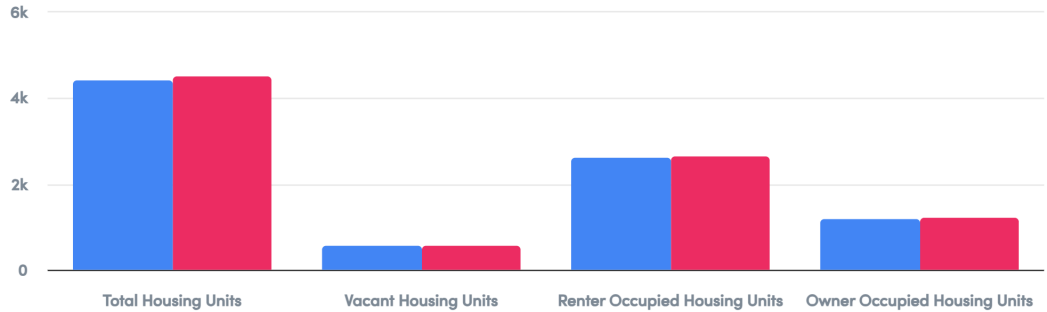

1 Mile Radius

Current Year 5 Year Forecast National Average

\$41.3k
Median Household Income

\$59.1k
Average Household Income

Demographics

2685 Metropolitan Pkwy SW · 2685 Metropolitan Pkwy SW, Atlanta, GA 30315, USA

Households

1 Mile Radius

Current Year 5 Year Forecast National Average

3,860
Total Households

Nonfamily
Households

Housing Units

1 Mile Radius

Current Year 5 Year Forecast National Average

4,442
Total Housing Units

582
Vacant Housing
Units

2,633
Renter Occupied
Housing Units

1,226
Owner Occupied
Housing Units

Demographics

2685 Metropolitan Pkwy SW · 2685 Metropolitan Pkwy SW, Atlanta, GA 30315, USA