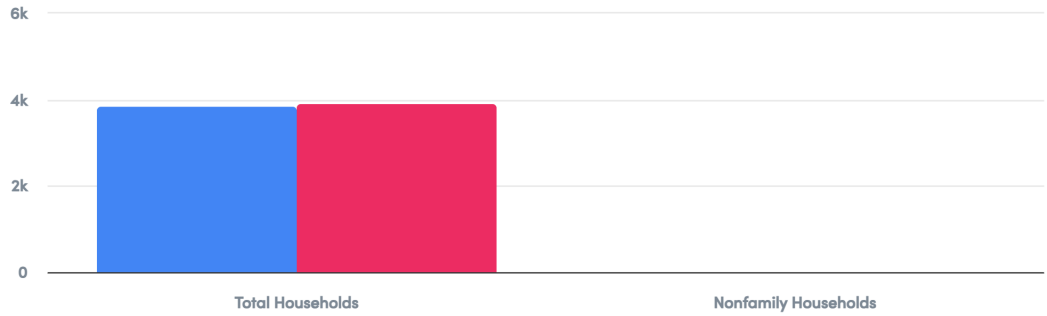

Households

1 Mile Radius

Current Year 5 Year Forecast National Average

3,860
Total Households

Nonfamily
Households

Housing Units

1 Mile Radius

Current Year 5 Year Forecast National Average

4,442
Total Housing Units

582
Vacant Housing
Units

2,633
Renter Occupied
Housing Units

1,226
Owner Occupied
Housing Units

Demographics

2685 Metropolitan Pkwy SW · 2685 Metropolitan Pkwy SW, Atlanta, GA 30315, USA