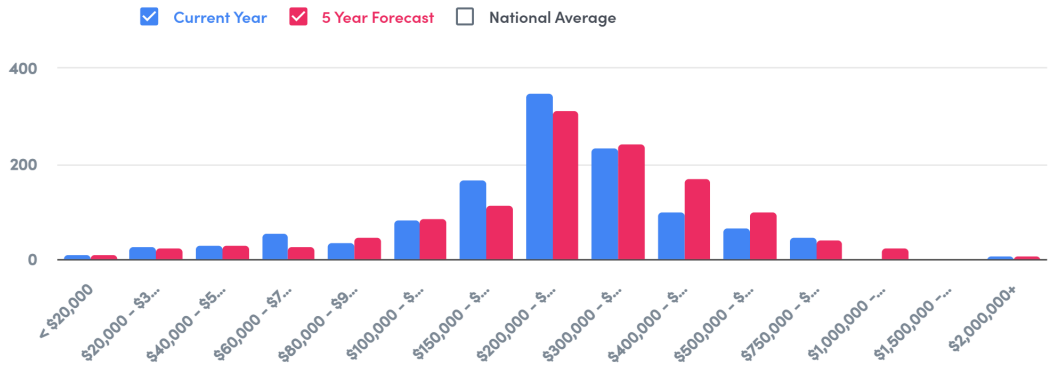

Demographics

2685 Metropolitan Pkwy SW · 2685 Metropolitan Pkwy SW, Atlanta, GA 30315, USA

Value of Owner Occupied Housing Units

1 Mile Radius

\$246.6k
Median Value

\$280.7k
Average Value

Types of Housing Units