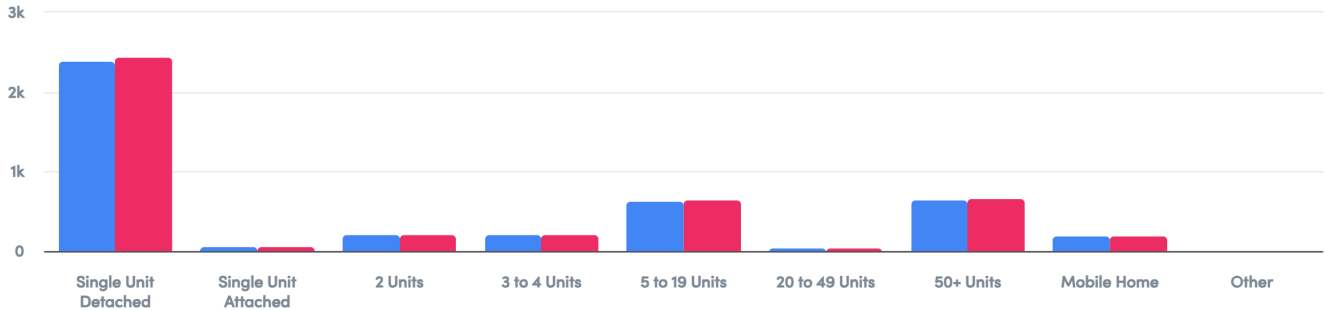

Types of Housing Units

1 Mile Radius

☒ Current Year ☒ 5 Year Forecast ☐ National Average