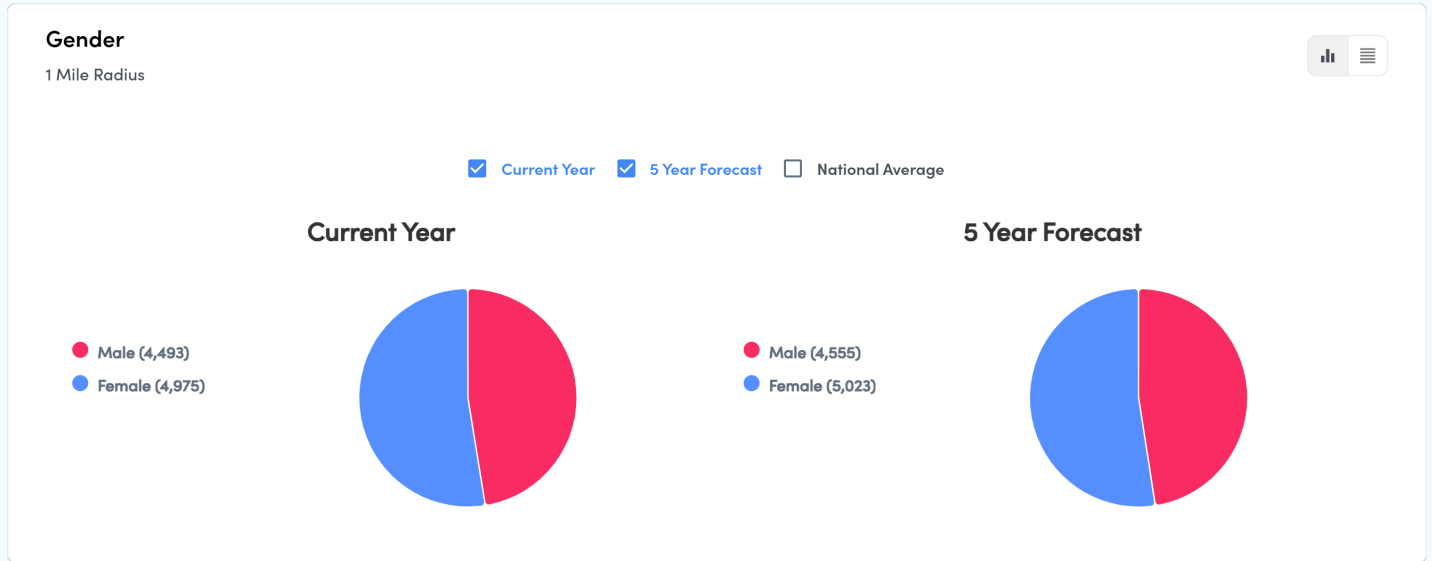

Demographics

2685 Metropolitan Pkwy SW · 2685 Metropolitan Pkwy SW, Atlanta, GA 30315, USA