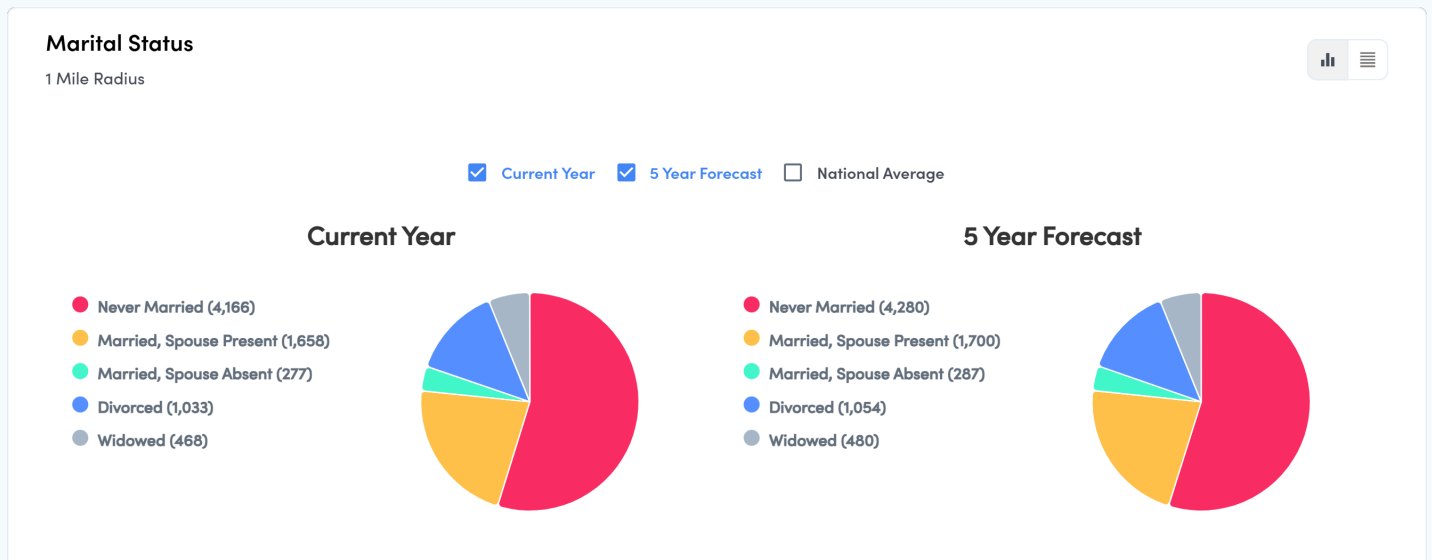

4,442
Total Housing Units

582
Vacant Housing
Units

2,633
Renter Occupied
Housing Units

1,226
Owner Occupied
Housing Units

Demographics

2685 Metropolitan Pkwy SW · 2685 Metropolitan Pkwy SW, Atlanta, GA 30315, USA